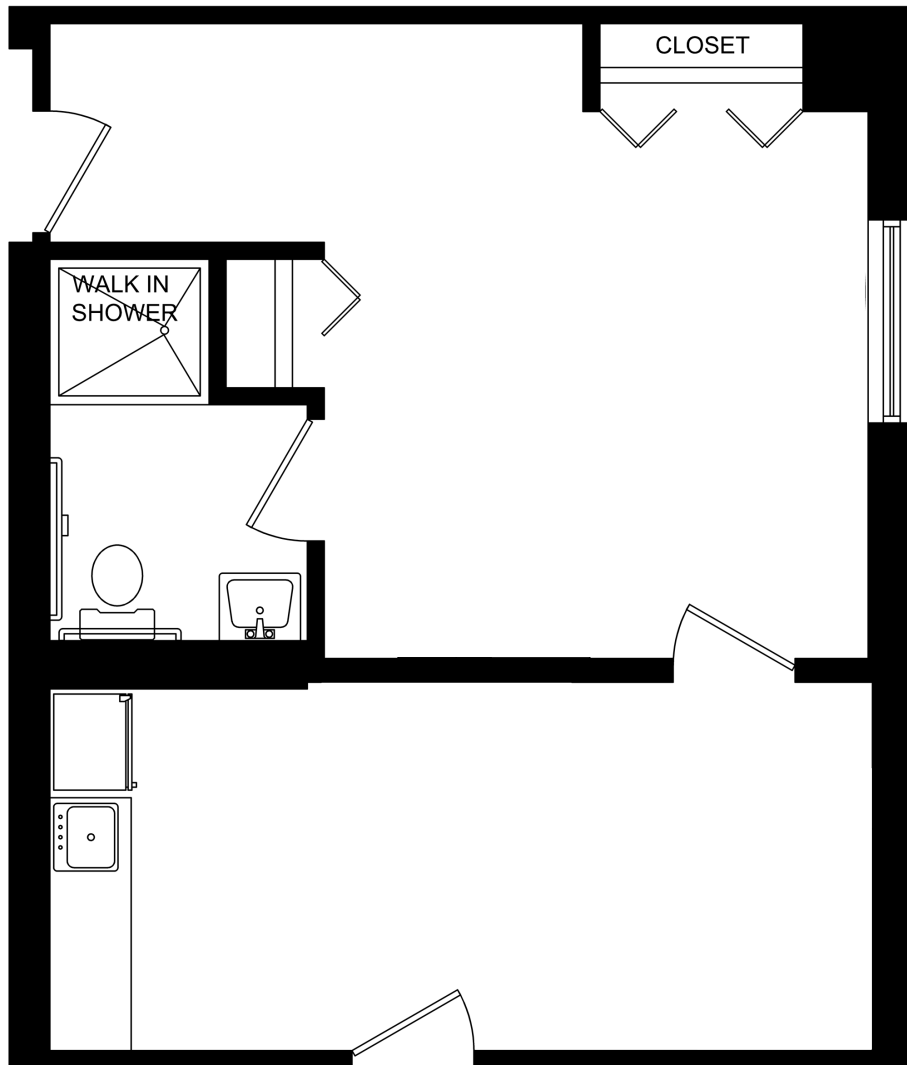

# The Aspen {Studio Deluxe Apartment}

Shown With Furniture, Approximately 500 Square Feet

703.834.9800  
www.TallOaksAL.com  
12052 N Shore Drive  
Reston, VA 20190

**Tall Oaks**  
ASSISTED  LIVING  
RISING TO NEW HEIGHTS

# The Aspen {Studio Deluxe Apartment}

Shown Without Furniture, Approximately 500 Square Feet

703.834.9800  
www.TallOaksAL.com  
12052 N Shore Drive  
Reston, VA 20190

**Tall Oaks**  
ASSISTED  LIVING  
RISING TO NEW HEIGHTS