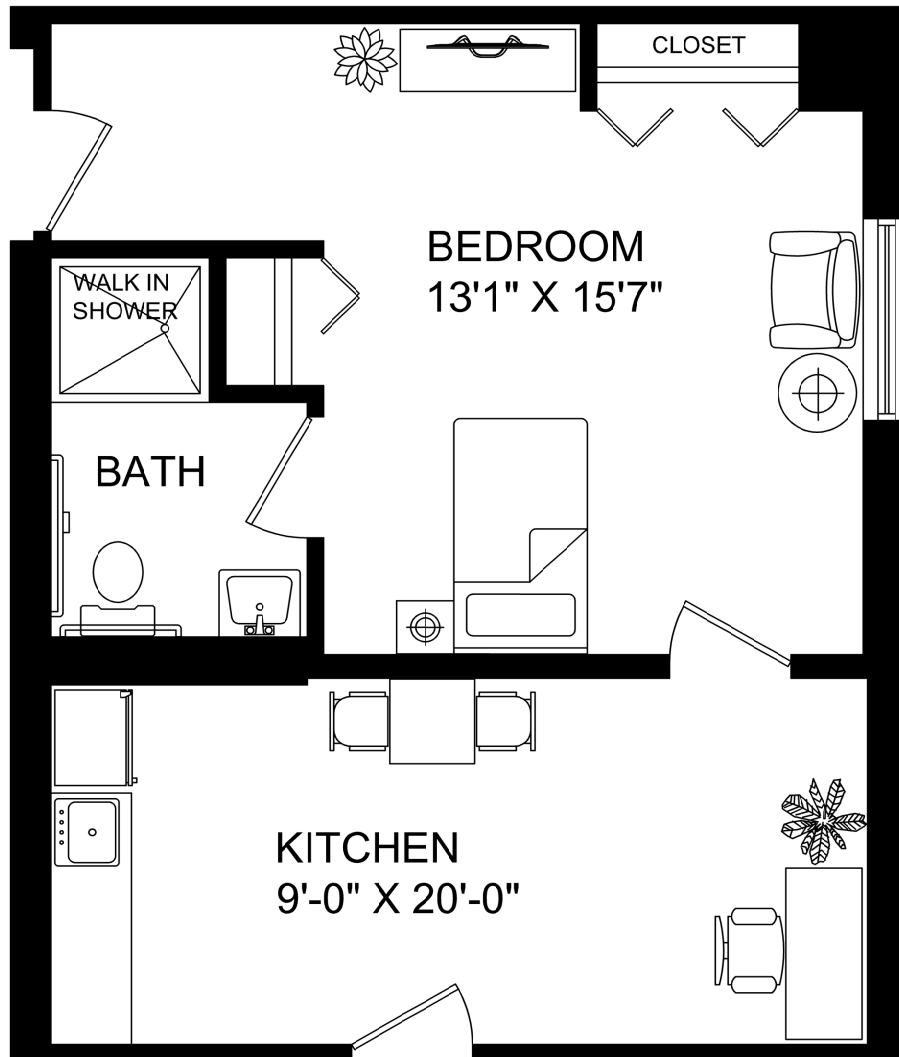

# The Aspen {Studio Deluxe Apartment}

Shown With Furniture, Approximately 500 Square Feet

703.834.9800  
www.TallOaksAL.com  
12052 N Shore Drive  
Reston, VA 20190

**Tall Oaks**  
ASSISTED  LIVING  
RISING TO NEW HEIGHTS

# The Aspen {Studio Deluxe Apartment}

Shown Without Furniture, Approximately 500 Square Feet

703.834.9800  
www.TallOaksAL.com  
12052 N Shore Drive  
Reston, VA 20190

**Tall Oaks**  
ASSISTED  LIVING  
RISING TO NEW HEIGHTS